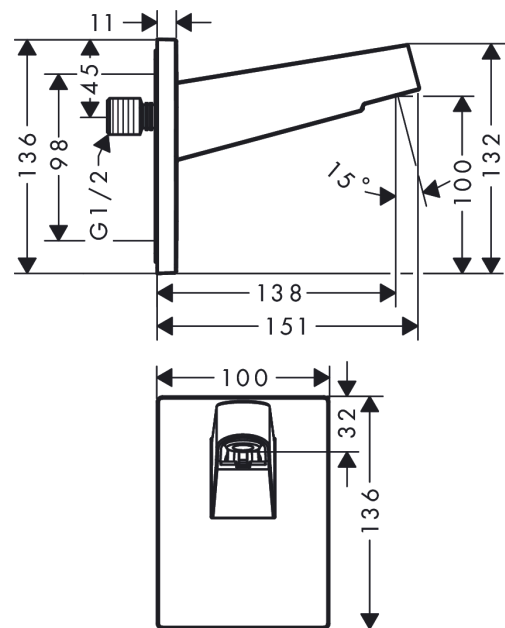

Pulsify

Wall connector for overhead shower 260

Finish: **Brushed Bronze** Article Number: **24149140**

Description

product features

- installation type: exposed installation
- material: plastic connection angle
- connection type: G ½
- suitable for: overhead showers up to 260 mm diameter
- Product outlet type: with G½ union nut

Design awards

reddot winner 2021

Product image

Scale drawing

Pulsify
Wall connector for overhead shower 260
 Finish: **Brushed Bronze** Article Number: **24149140**

Installation examples

Pulsify 260
 24149XXX