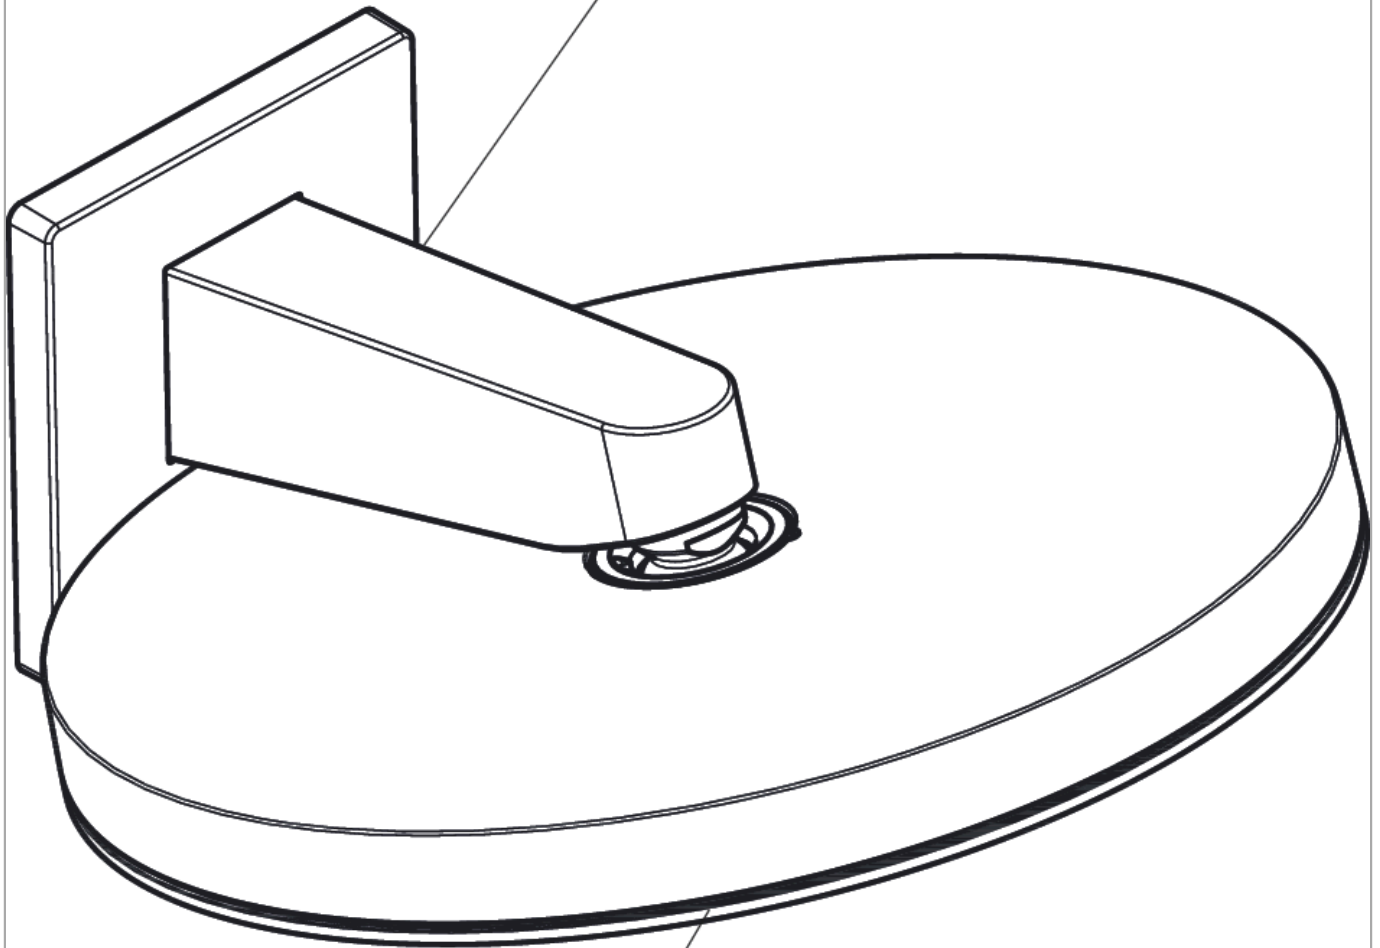

Pulsify

Wall connector for overhead shower 260

Finish: **Brushed Bronze** Article Number: **24149140**

Description

product features

- installation type: exposed installation
- material: plastic connection angle
- connection type: G ½
- suitable for: overhead showers up to 260 mm diameter
- Product outlet type: with G½ union nut

Design awards

reddot winner 2021

Product image

Scale drawing

Pulsify
Wall connector for overhead shower 260
 Finish: **Brushed Bronze** Article Number: **24149140**

Installation examples

Pulsify 260
 24149XXX